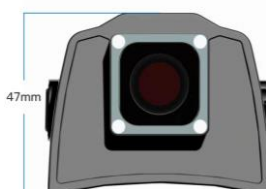

Model:W50 4G Tactical Helmet Recorder

Product introduction

W50 is a specialized device developed for single person portable monitoring needs such as armed police, special police, firefighting, mobile law enforcement and forensics, and it have visual command and scheduling platform with complete backend functions. It meets the remote real-time wireless bidirectional audio and video interconnection between front soldiers and rear command platforms, It can provide multi angle real-time dynamic videos in complex combat environments, and can transmit real-time video of on-site situations.

Functions:

- Support 4G/3G/WIFI live streaming
- 2 inch touch screen
- GPS real time positioning
- BT 4.2
- Support IR-CUT
- Dual lens 1080p
- One key SOS alarm
- Android 11 system, support third-party apk

Picture

HD 1080P

PTT

Dual lens design

Free client software

Other angle pics

Parameters:

Model	W50	
Basic information	System	Android 11
	CPU	8 core
	Front lens	1/2.8" Progressive Scan CMOS
	Back lens	1/2.8" Progressive Scan CMOS
	FOV	105°
	IR	5-10m
	Video decode	H.264/H.265
	Video compression bit rate	1M~5M
	Video format	MKV/MP4
	Resolution	1920*1080P/720P 30fps
	Max image pixel	20MP
	Image format	JPG
	Internet	TDD-LTE Band 38/39/40/41FDD-LTE Band 1/3/5/8WCDMA Band 1/8GSM Band 8
	BT	BT2.1+EDR/BT4.2
	WIFI	2.4GHz 802.11.b/g/n
	GPS	Support
	Geo-fence	support
	Audio	ACC/G711
	Storage	Standard 64G Max512G
	Interface	Type C/HDMI
	Battery	3600mAh
	Weight	205g
	Size	110mmx60mmx47mm
Proof level	IP65	
work environment	Working temperature	-25°C~70°C
	Working humidity	< 90%